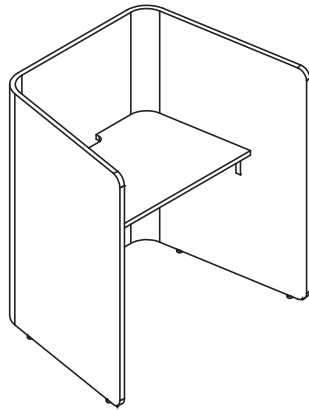

## Focus Pod

The Focus Pod is a compact single person workstation for tasks requiring concentration and privacy.

Sizing is customisable and can be upholstered in a variety of fabrics and vinyls with piped or twin-stitched edges.

## Configurations

Single Pod

W600/1200mm x D900mm x H1280mm  
Table H720mm

Sizes are customisable

---

Single Pod

W800/1200mm x D1000mm x H1280mm  
Table H720mm

Sizes are customisable