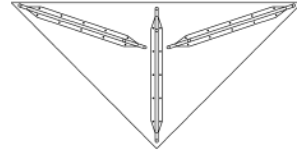

## Configurations

Triangle

W900mm x D1250mm x H425mm

Circle

Dia1200mm x H425mm

Square

W/D900mm x H425mm

Rectangle

W700mm x D1200mm x H425mm

W3000mm x D1600mm x H720mm

\*Top dimensions can be customised