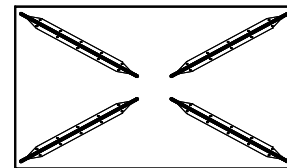

W700mm x D1200mm x H425mm