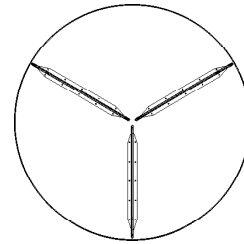

## Configurations

Triangle

W900mm x D1250mm x H425mm

Circle

Dia1200mm x H425mm

Square

W/D900mm x H425mm

Rectangle

W700mm x D1200mm x H425mm

W3000mm x D1600mm x H720mm

\*Top dimensions can be customised