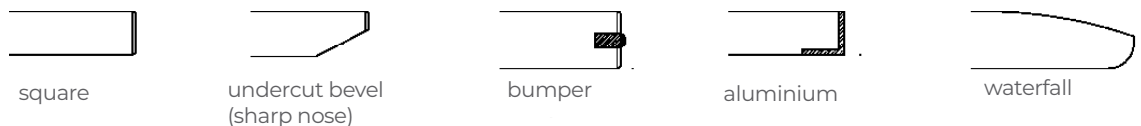

Edge Detail Options