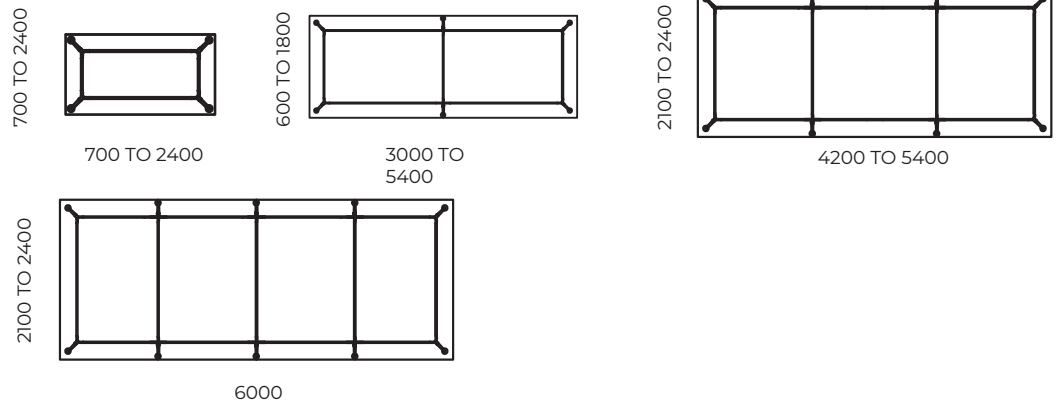

Configurations

Rectangle