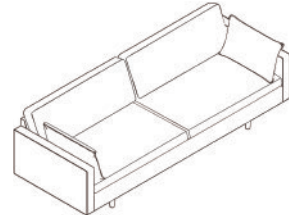

## Configurations

W850 x D760 x H780, SH430mm  
Armchair

W2050 x D810 x H760, SH430mm  
2.5 Seater Lounge

W2350 x D810 x H760, SH430mm  
3 Seater Lounge