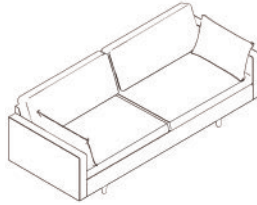

## Configurations

W850 x D760 x H780, SH430mm  
Armchair

W2050 x D810 x H760, SH430mm  
2.5 Seater Lounge

W2350 x D810 x H760, SH430mm  
3 Seater Lounge