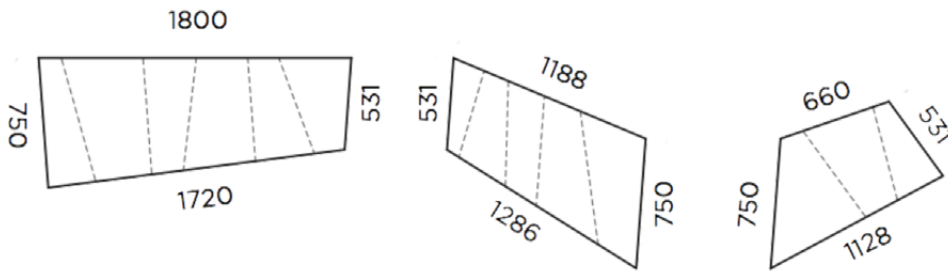

DIAMETER 420mm H 450mm

ZIP POD

MATERIALS

Plywood frame, Commercial grade foam

ENVIRONMENTAL
CERTIFICATIONS

ISO 14001 Certificate, GECA Certified

DESIGNER

Matthew Sheargold

WARRANTY

5 years

WOODMARK
BY LUXMY FURNITURE

DIAMETER 900mm H 300mm
ZIP LOW POD

W 1500mm D 500mm H 450mm
ZIP STRAIGHT

H 450mm
ZIP ZAG

SECTION 1	LEFT 750mm	BACK 1800mm	RIGHT 531mm	FRONT 1720mm
SECTION 2	LEFT 531mm	BACK 1188mm	RIGHT 750mm	FRONT 1286mm
SECTION 3	LEFT 750mm	BACK 660mm	RIGHT 531mm	FRONT 1128mm