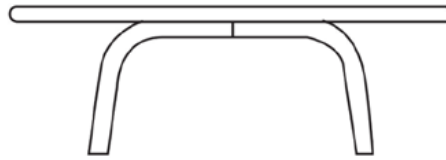

DIAMETER 900/1200 H 450mm (H440mm glass)
W 600/900/1200 D 600/900/1200 H 450mm

EENI COFFEE TABLE

Finished stainless steel four star pedestal base

MATERIALS

Various tops: glass, timber or stone

Various legs; timber or silver finish steel

ENVIRONMENTAL CERTIFICATIONS

ISO 14001 Certificate, GECA Certified

DESIGNER

Matthew Sheargold

WARRANTY

5 years

WOODMARK
BY LUXMY FURNITURE

DIAMETER 500/600/900/1200 H 450mm
W 600/900/1200 D 600/900/1200 H 450mm
MEENI COFFEE TABLE
Solid European Beech curved timber legs

DIAMETER 900/1200 H 450mm
W 900/1200 D 900/1200 H 450mm
MYNI COFFEE TABLE
Powdercoated mild steel tubular legs, silver finish

DIAMETER 600/900/1200 H 450mm
W 600/900/1200 D 600/900/1200 H 450mm
W 1200 D 800 H 450mm
MO COFFEE TABLE
Solid round tapered European Beech legs, clear or stained
finish