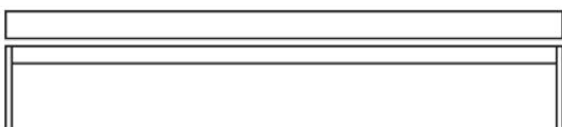

### WARRANTY

5 years

W 2000mm D 800mm H 420mm

OLIN BENCH