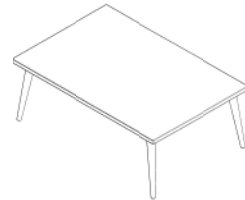

W1500 x D600 x H765, SH465mm
Two-Seater Lounge

Dia600-1200 x H450mm
Round Coffee Table

W/D600-1200 x H450mm
Square Coffee Table

W1200 x D800 x H450mm
Rectangle Coffee Table