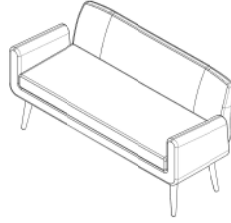

MO COLLECTION

Mo is a collection of armchair, lounge and coffee table sharing a common solid timber tapered leg to complete a setting.

Timber legs can be stained to a range of colours, and different tops can be used for the coffee table.

Mo is part of the Eeni, Meeni, Myni, Mo collection sharing a body but achieves an individual personality through different legs.

DESIGNER

Matthew Sheargold

MATERIALS

Timber leg
Board and ply frame
Commercial grade foam
Various top options

W1500 x D600 x H765, SH465mm
Two-Seater Lounge

Dia600-1200 x H450mm
Round Coffee Table

W/D600-1200 x H450mm
Square Coffee Table

W1200 x D800 x H450mm
Rectangle Coffee Table