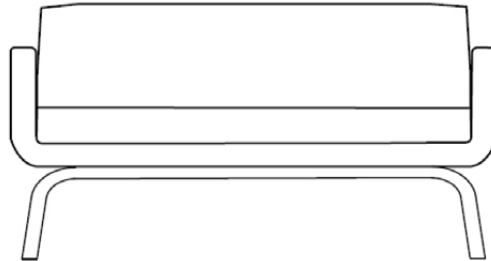

W 1500mm D 600mm H 765mm SH 465mm

MO TWO SEATER LOUNGE

Round tapered timber leg

MATERIALS

Plywood frame, commercial grade foam.
Various legs: stainless steel, timber or silver finish steel

ENVIRONMENTAL CERTIFICATIONS

ISO 14001 Certificate, GECA Certified

DESIGNER

Matthew Sheargold

WARRANTY

5 years

WOODMARK
BY LUXMY FURNITURE

W 1500mm D 645 H 765mm SH 465
MEENI TWO SEATER LOUNGE
Curved timber leg

W 1500mm D 645 H 765mm SH 465
MYNI TWO SEATER LOUNGE
Curved mild steel leg powdercoated