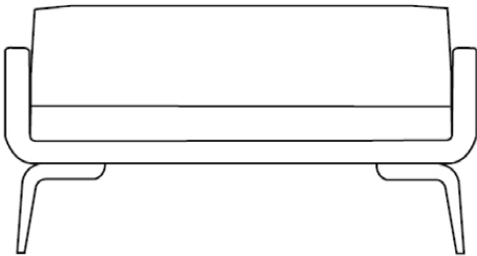

W 1500mm D 600mm H 765mm SH 465mm

MO TWO SEATER LOUNGE

Round tapered timber leg

MATERIALS

Plywood frame, commercial grade foam.
Various legs: stainless steel, timber or silver finish steel

ENVIRONMENTAL CERTIFICATIONS

ISO 14001 Certificate, GECA Certified

DESIGNER

Matthew Sheargold

WARRANTY

5 years

WOODMARK
BY LUXMY FURNITURE

W 1500mm D 645 H 765mm SH 465
MEENI TWO SEATER LOUNGE
Curved timber leg

W 1500mm D 645 H 765mm SH 465
MYNI TWO SEATER LOUNGE
Curved mild steel leg powdercoated