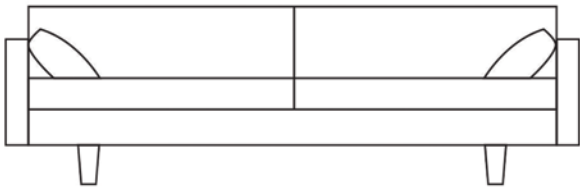

W 2050mm D 810mm H 760mm SH 430mm

HUDSON 2.5 SEATER

MATERIALS

Plywood frame, commercial grade foam, feather and down side cushions

ENVIRONMENTAL CERTIFICATIONS

ISO 14001 Certificate, GECA Certified

DESIGNER

Norman & Quaine

WARRANTY

5 years

WOODMARK
BY LUXMY FURNITURE

W 2350mm D 810mm H 760mm SH 430mm
HUDSON 3 SEATER

W 850mm D 760mm H 780mm SH 430mm
HUDSON ARMCHAIR