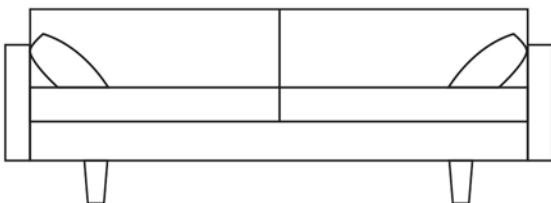

WOODMARK
BY LUXMY FURNITURE

HUDSON LOUNGE

The Hudson lounge is a classic Woodmark design that works extremely well in both the home and the office. We have the low arm or high arm option, and leg options include stainless steel or solid timber. It is available as an armchair, 2 seater and 3 seater and is supplied with feather and down side cushions.

W 2050mm D 810mm H 760mm SH 430mm

HUDSON 2.5 SEATER

MATERIALS

Plywood frame, commercial grade foam, feather and down side cushions

ENVIRONMENTAL CERTIFICATIONS

ISO 14001 Certificate, GECA Certified

DESIGNER

Norman & Quaine

WARRANTY

5 years

WOODMARK
BY LUXMY FURNITURE

W 2350mm D 810mm H 760mm SH 430mm
HUDSON 3 SEATER

W 850mm D 760mm H 780mm SH 430mm
HUDSON ARMCHAIR