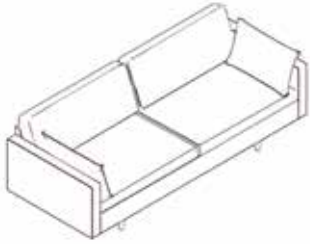

It is available as an armchair, 2 seater and 3 seater and is supplied with feather and down side cushions.

Designer	NORMAN + QUAINÉ
Material	Plywood frame Commercial grade foam Timber legs
Lead time	5-6 weeks
Warranty	7 years
Certified	ISO 14001 GECA

Hudson Armchair

W850mm x D760mm x H780mm, SH430mm

Hudson 2.5 Seater

W2050mm x D810mm x H760mm, SH430mm

Hudson 3 Seater

W2350mm x D810mm x H760mm, SH430mm