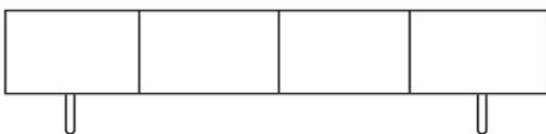

### WARRANTY

5 years

W 2000mm D 700mm H 440mm

HENDERSON