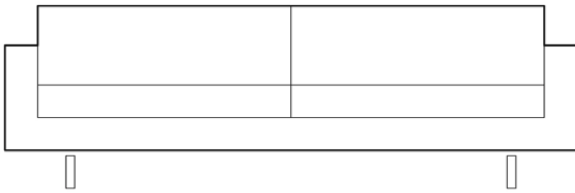

### WARRANTY

5 years

WOODMARK  
BY LUXMY FURNITURE

W 2100mm D 900mm H 640mm SH 400mm  
ELLINGTON LOUNGE 2.5 SEATER

W 2400mm D 900mm H 640mm SH 400mm  
ELLINGTON LOUNGE 3 SEATER

W 1850mm D 750mm H 420mm  
ELLINGTON BENCH