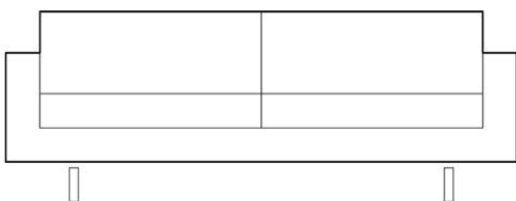

W 1800mm D 900mm H 640mm SH 400mm

ELLINGTON LOUNGE 2 SEATER

### WARRANTY

5 years

WOODMARK  
BY LUXMY FURNITURE

W 2100mm D 900mm H 640mm SH 400mm  
ELLINGTON LOUNGE 2.5 SEATER

W 2400mm D 900mm H 640mm SH 400mm  
ELLINGTON LOUNGE 3 SEATER

W 1850mm D 750mm H 420mm  
ELLINGTON BENCH

W 850mm D 900mm H 640mm SH 400mm  
ELLINGTON ARMCHAIR