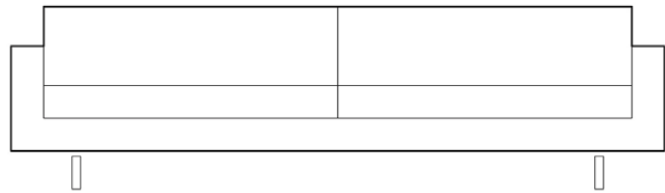

### WARRANTY

5 years

WOODMARK  
BY LUXMY FURNITURE

W 2100mm D 900mm H 640mm SH 400mm  
ELLINGTON LOUNGE 2.5 SEATER

W 2400mm D 900mm H 640mm SH 400mm  
ELLINGTON LOUNGE 3 SEATER

W 1850mm D 750mm H 420mm  
ELLINGTON BENCH

W 850mm D 900mm H 640mm SH 400mm  
ELLINGTON ARMCHAIR