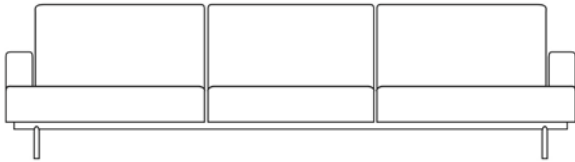

W 2800mm D 860mm H 770mm

COLUMBIA 4 SEATER

### WARRANTY

5 years

WOODMARK  
BY LUXMY FURNITURE

W 2200mm D 860mm H 770mm

COLUMBIA 3 SEATER