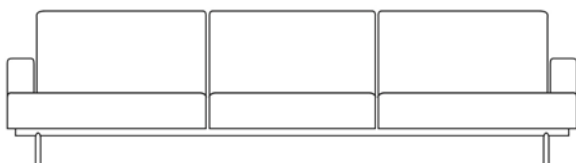

## COLUMBIA

The Columbia lounge is a modern classic piece with fixed cushions and a base frame in finished stainless steel, with option to powdercoat. It's great for lounge and reception spaces where a nice long lounge can be accommodated.

W 2800mm D 860mm H 770mm

COLUMBIA 4 SEATER

### WARRANTY

5 years

WOODMARK  
BY LUXMY FURNITURE

W 2200mm D 860mm H 770mm

COLUMBIA 3 SEATER