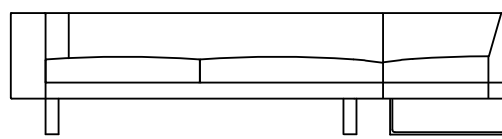

### WARRANTY

5 years

WOODMARK  
BY LUXMY FURNITURE

W 2480mm D 810mm H 680mm SH 420mm  
801 3 SETTEE

W 2310mm D 810mm H 680mm SH 420mm  
801 CHAISE

W 2640mm D 1660mm H 680mm SH 420mm  
801 2.5-SEATER CORNER LOUNGE

W 3120mm D 2140mm H 680mm SH 420mm  
801 3-SEATER CORNER LOUNGE

W 1300mm/1600mm D 700mm H 200/350mm

801 COFFEE TABLE

\*H200mm Aluminium base only

H350mm Timber base only