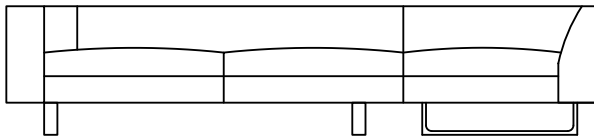

### WARRANTY

5 years

WOODMARK  
BY LUXMY FURNITURE

W 2480mm D 810mm H 680mm SH 420mm  
801 3 SETTEE

W 2310mm D 810mm H 680mm SH 420mm  
801 CHAISE

W 2640mm D 1660mm H 680mm SH 420mm  
801 2.5-SEATER CORNER LOUNGE

W 3120mm D 2140mm H 680mm SH 420mm  
801 3-SEATER CORNER LOUNGE

W 1300mm/1600mm D 700mm H 200/350mm

801 COFFEE TABLE

\*H200mm Aluminium base only

H350mm Timber base only